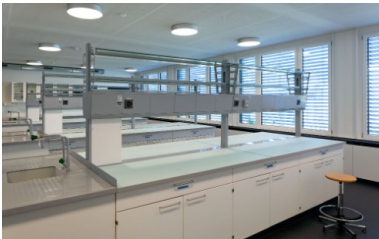

Strickhof temporary college building

Wädenswil, CH

Timber modules for Strickhof centre of excellence

In summer 2021, a two-storey temporary college building was completed on the Grüental site in Wädenswil for students of food technology and horticulture. Strickhof is a centre of excellence for agriculture, food and home economics and now includes a temporary college building with contemporary spaces and modern infrastructure, including an outdoor recreation area and trial garden.

As full-service contractor, we covered all services from client support and preparing tender documents, including project and site management, fire safety, engineering, production and assembly.

The building has a mechanical ventilation system and a photovoltaic installation on the roof to meet the Minergie ECO standard. Fourteen classrooms, two combined labs, a sensor room, group rooms and a common area with food and drink as well as preparation rooms, collections and administrative spaces are all contained in the 108 timber modules.

Strickhof temporary college building

Wädenswil, CH

Light and spacious staff room with outdoor seating area

Large common room with simple, practical furniture

The understated elements of the design concept give the temporary building a modern look.

Strickhof temporary college building

Wädenswil, CH

The temporary buildings for the Strickhof centre of excellence have all the high-quality infrastructure necessary to run the college.

Well-equipped classroom for all agricultural, home economics and food-related subjects