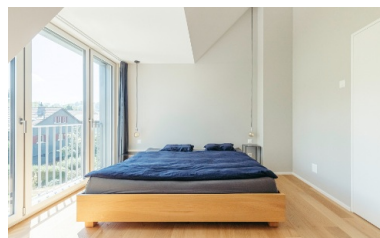

Following the conversion, the client has a total gross floor area of 313 m² and significantly more space at its disposal. The additional storey contains two rooms, a dressing room and a bathroom. Our project team designed and built the extension on top of the existing solid construction. With a facade made of pre-aged Nordic spruce with acoustic panelling, the building complies with the requirements for the preservation of the cityscape stipulated by the city of St. Gallen. The energy supply is provided via a geothermal pump.

St. Gallen, CH

Large windows allow plenty of daylight into the study in the added top floor of the detached house.

Comfortable and bright; large windows, an abundance of wood and the sloped ceiling create a pleasant atmosphere.

The blue walls add charming accents in the spacious bathroom and harmonise with the wooden floor.

The interior design in the newly added top floor of the detached house has a simple and fresh look.

Storey with timber construction for townhouse

St. Gallen, CH

The striking blue walls, suspended double washbasin and wooden flooring add a playful touch to the bathroom.

The high, sloped ceiling creates a spacious and elegant bedroom.